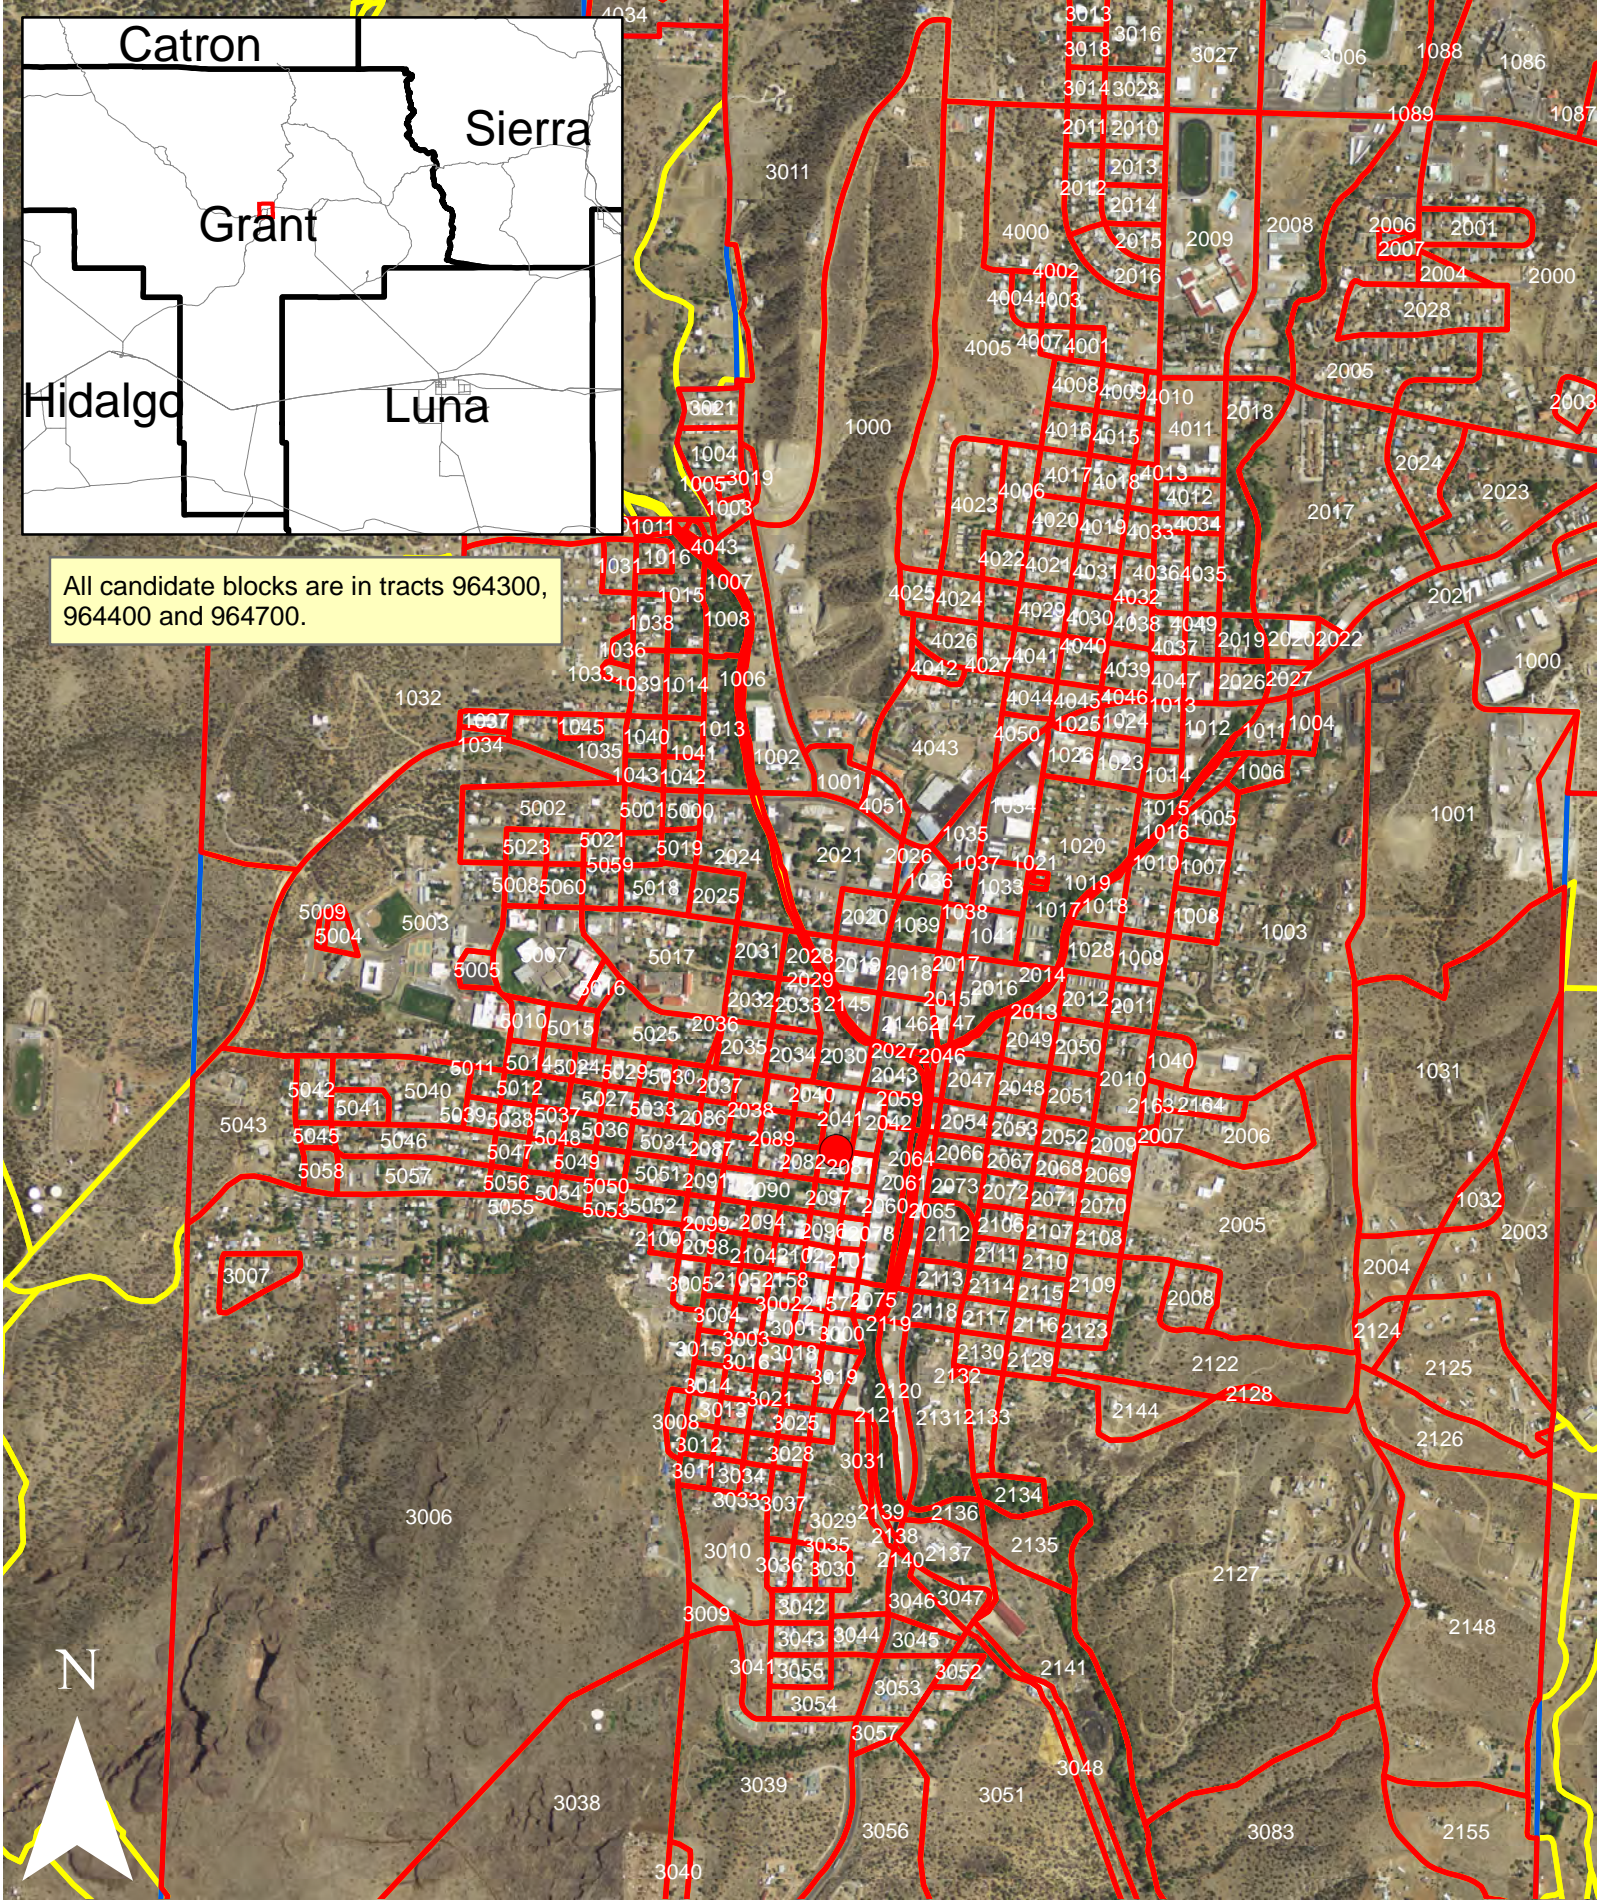

All candidate blocks are in tracts 964300, 964400 and 964700.

- Colonia
- Candidate Colonia Blocks
- Incorporated Place
- Other Census Blocks

Town of Silver City, Map 1 of 2